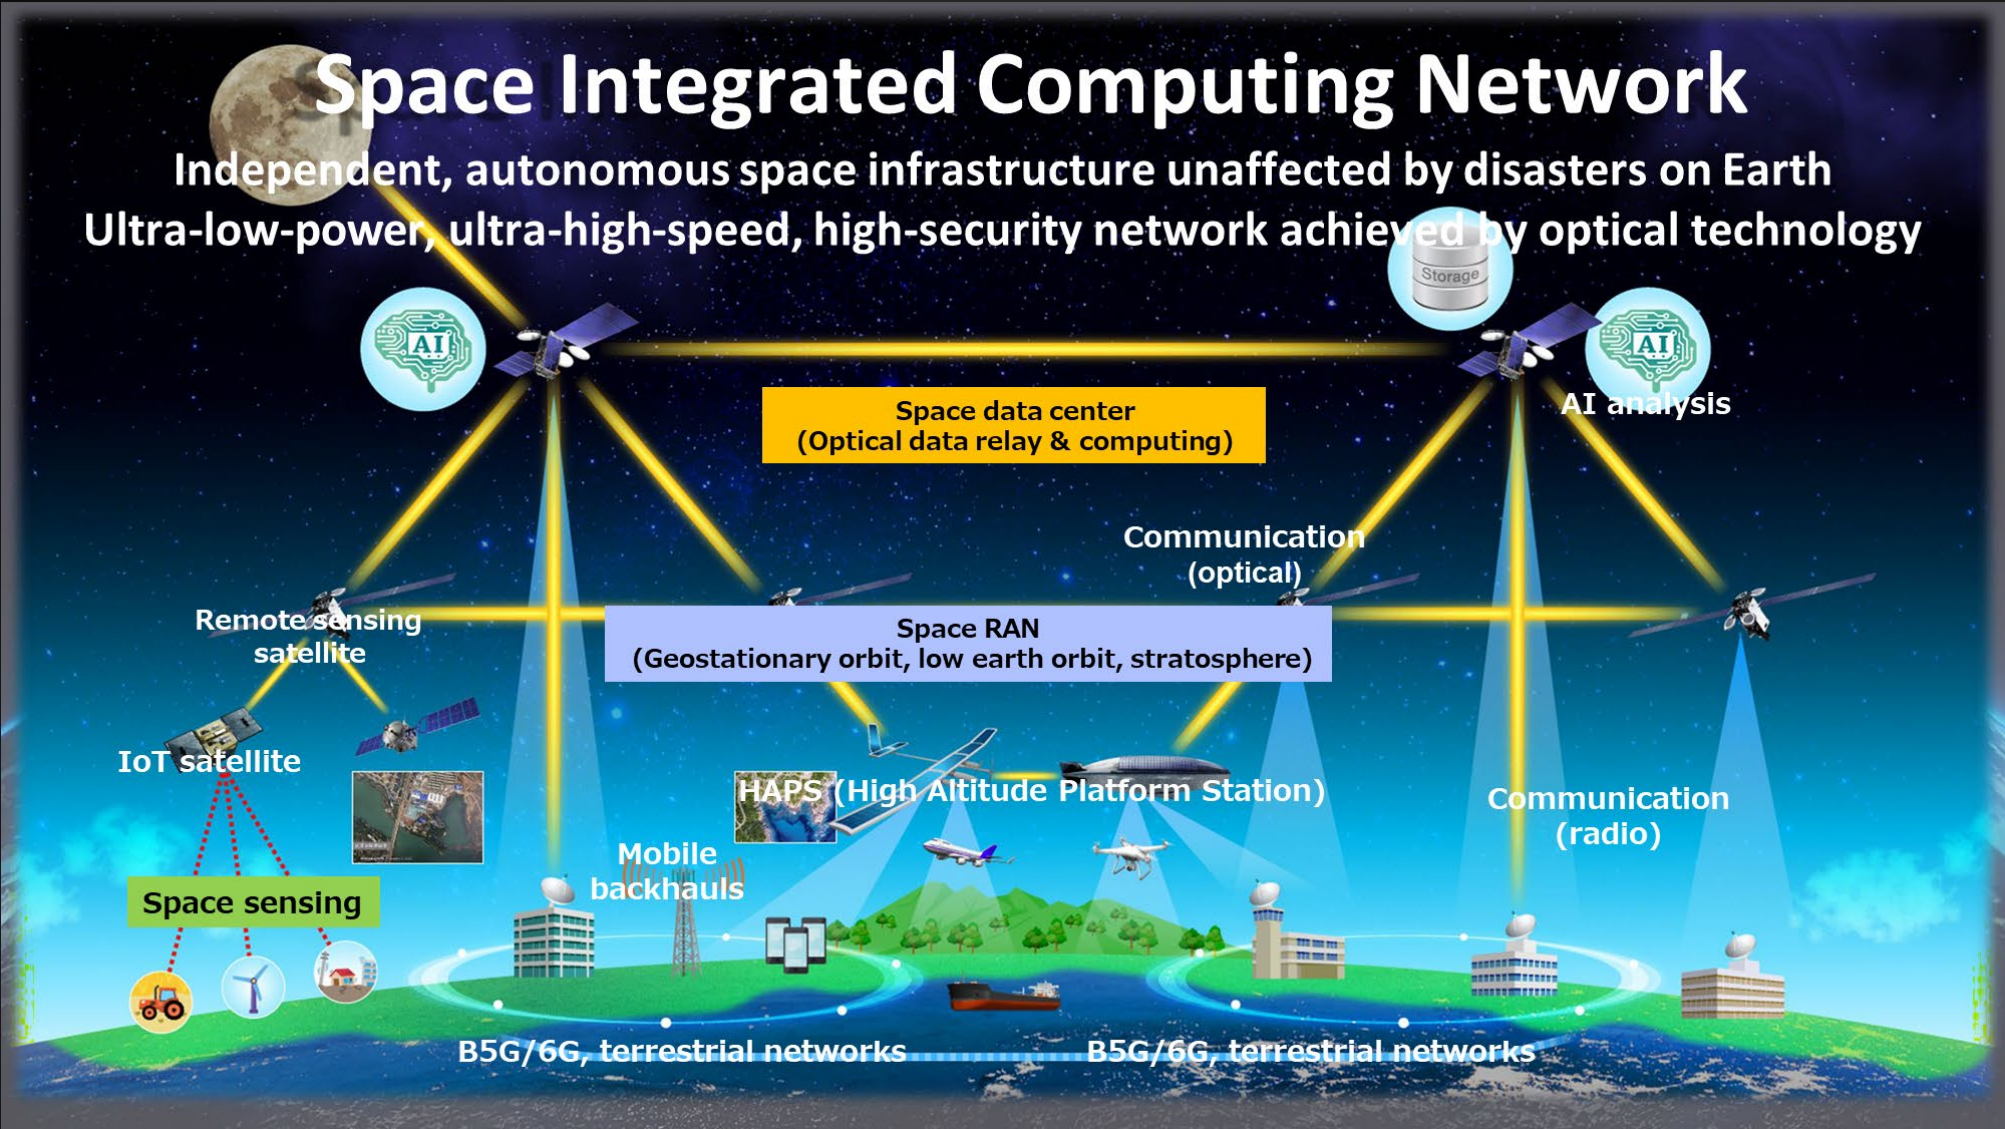

# Satellite Fleet

## 17 GEO Satellites

**JSAT-31**  
\*Scheduled for launch in 2027.

**Superbird-9**  
\*Scheduled to service in first half of 2027.

(As of June 1, 2024)

# Space Integrated Computing Network with NTT

## LIANA (Land-deformation and Infrastructure ANALysis)