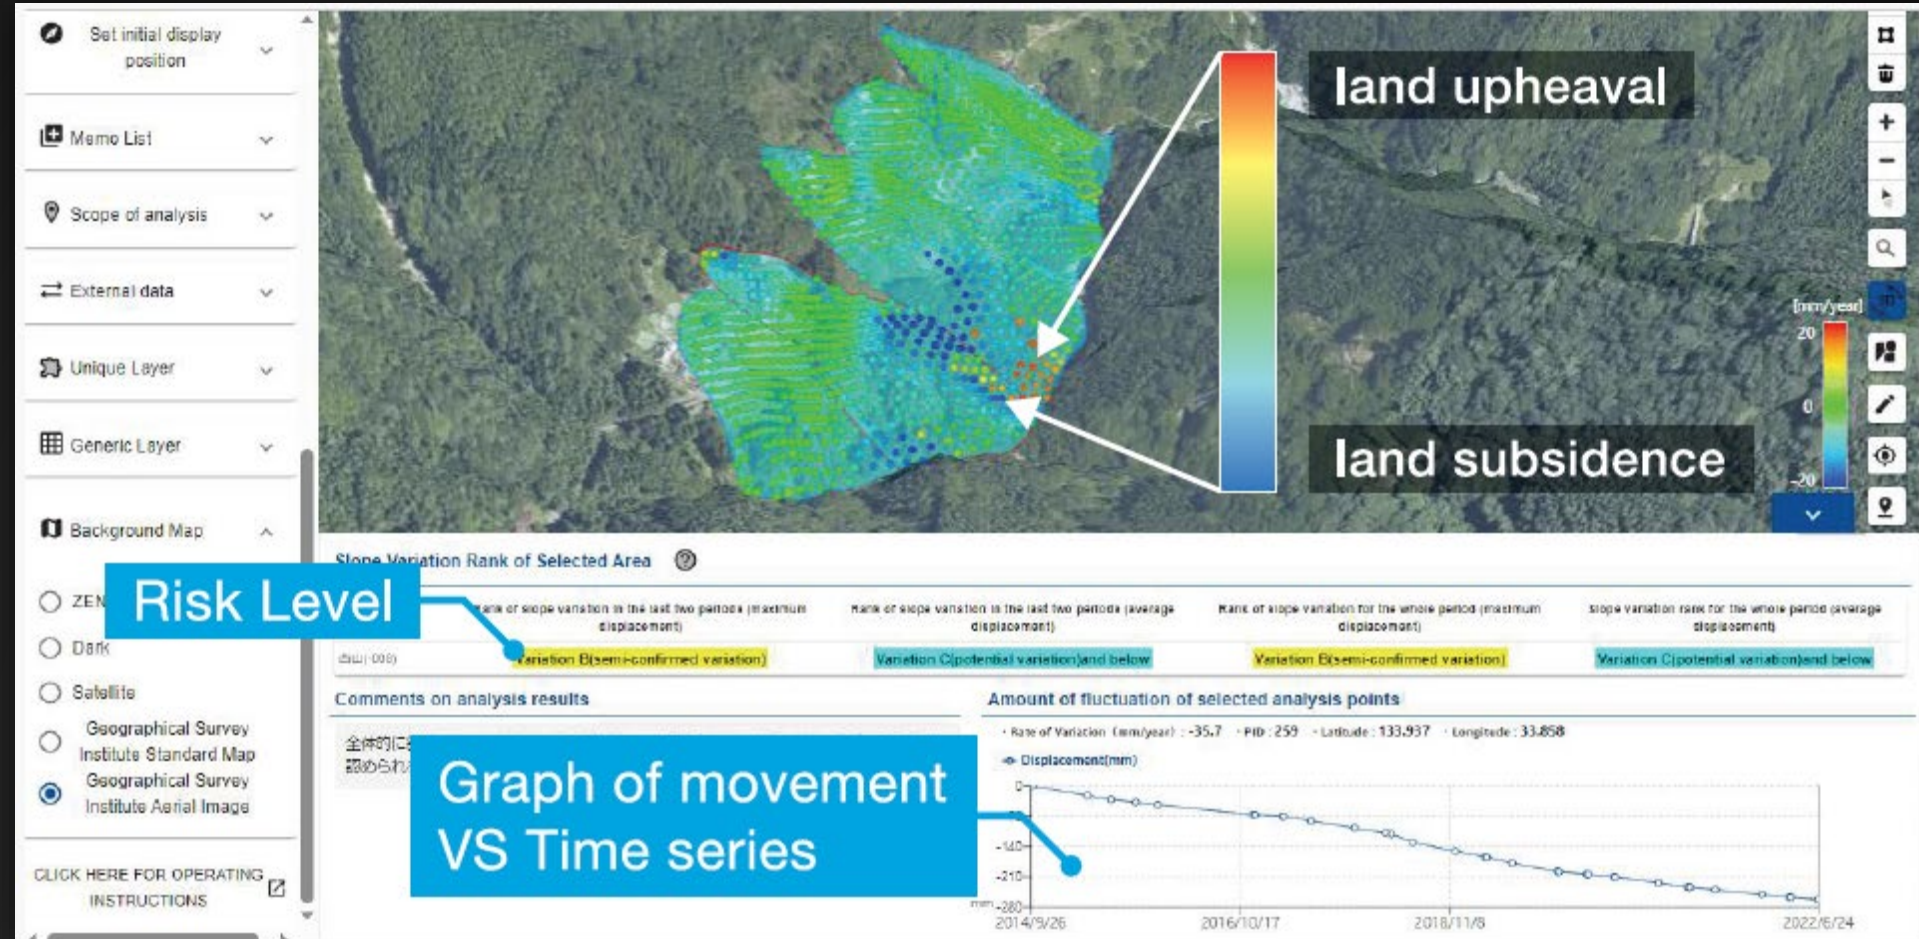

# Satellite Fleet

## 17 GEO Satellites

**JSAT-31**  
\*Scheduled for launch in 2027.

**Superbird-9**  
\*Scheduled to service in first half of 2027.

(As of June 1, 2024)

# Space Integrated Computing Network with NTT

## LIANA (Land-deformation and Infrastructure ANALysis)