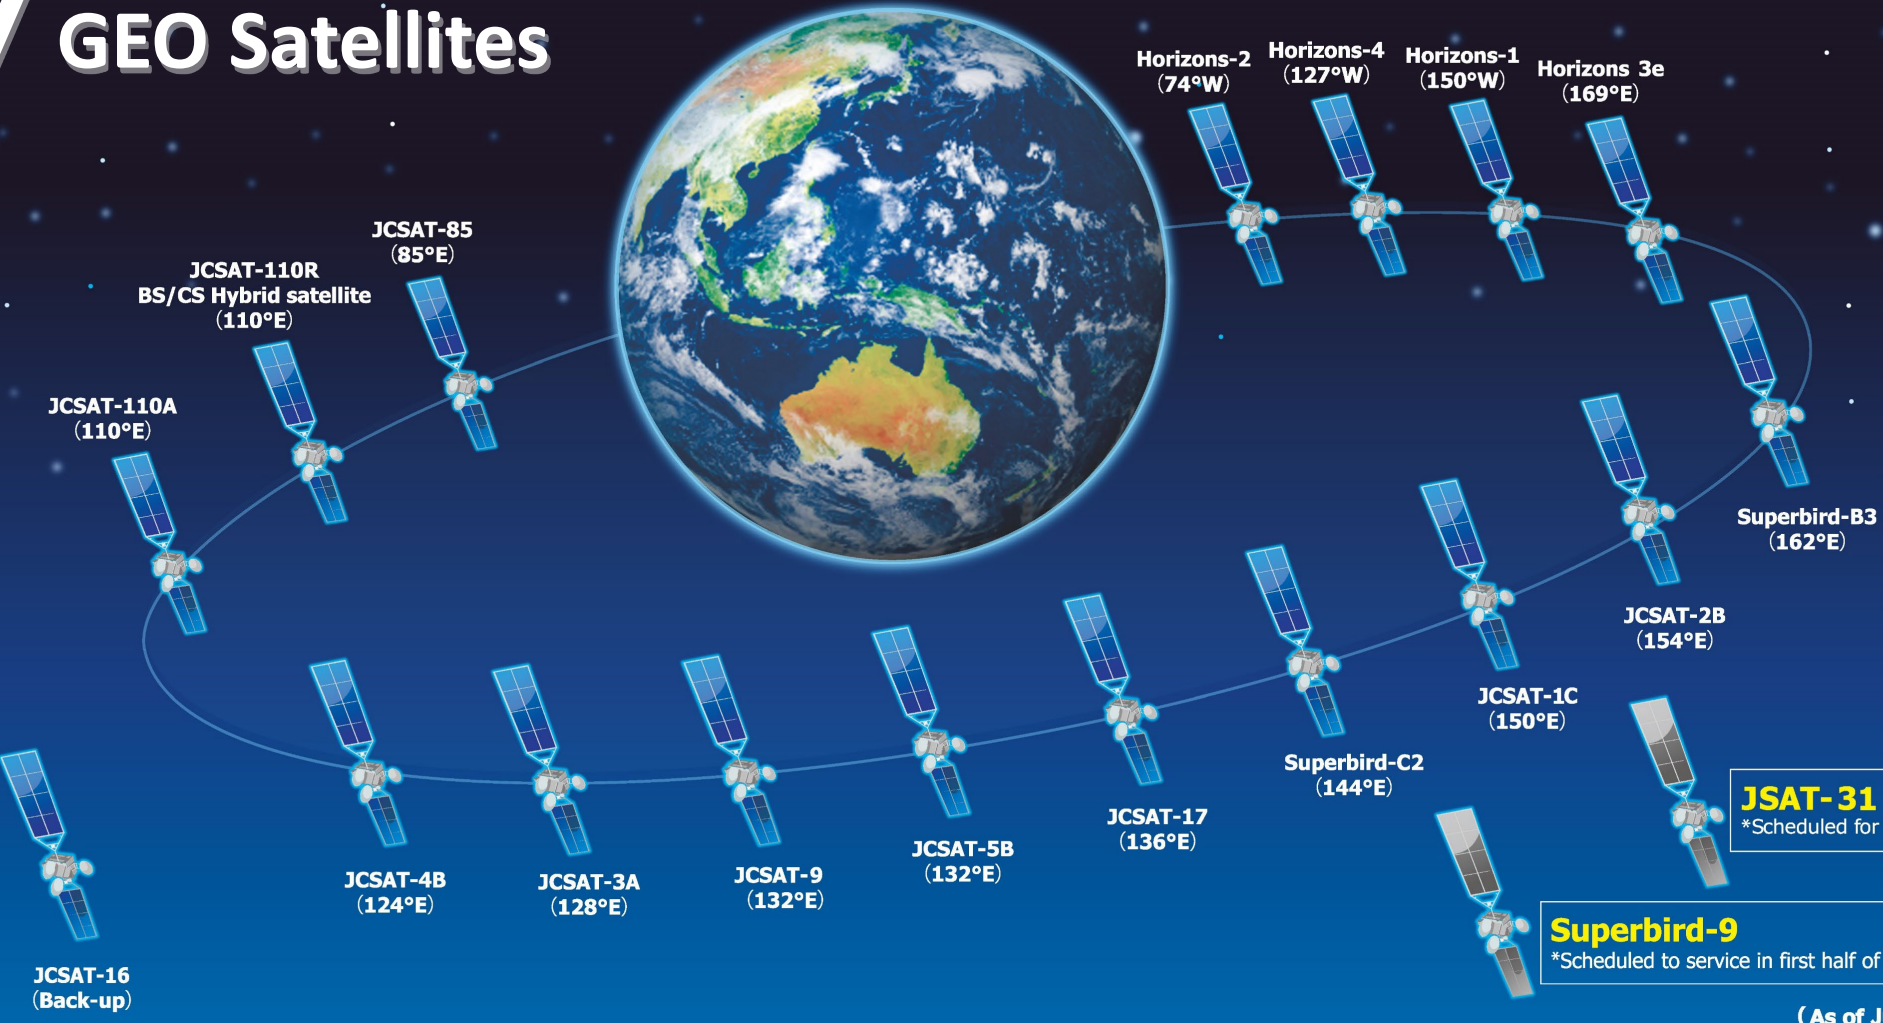

# SKY Perfect JSAT Corporation: Space Vision 2.0

July 8<sup>th</sup>, 2024

SKY Perfect JSAT Corporation

# Corporate Overview

- 30+ satellites since 1989
- Leading satcom operator of APAC & biggest DTH provider in Japan.
- Developing new businesses using innovative GEO/NGSO technologies and video streaming platform

## 17 GEO Satellites

**JSAT-31**  
\*Scheduled for launch in 2027.

**Superbird-9**  
\*Scheduled to service in first half of 2027.

(As of June 1, 2024)

## LIANA (Land-deformation and Infrastructure ANALysis)