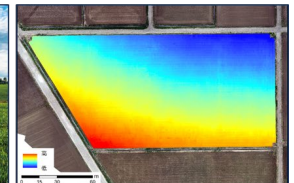

Applicable crops Barley
Types of Diagnostic Reports Moisture content

Applicable crops All Farm Field
Types of Diagnostic Reports Surveying of farm field (by Drone)