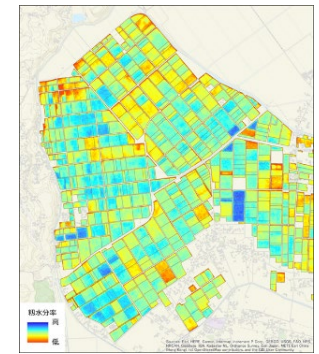

Agriculture Support Cloud Service "UP-a-ray"

- Involves conducting image analysis of satellite and drone based images to show the growth status of agricultural crops.
- To make it easier for farmers to use, the system visualizes the growth status using existing judgment indicators used at production sites.
- In addition to PDF and KMZ formats, the diagnostic results can be viewed in a linked work management app.

Company name	Kokusai Kogyo Co., Ltd.
Service Overview	The agricultural support service "Up-a-ray" involves conducting image analysis of satellite and drone based images to show the growth status of agricultural crops. Providing intuitive agricultural information reports that can cover up to a nationwide coverage on PCs and smartphones. Visualized information can help reduce labor, improve quality, and increase yields.
User	Agricultural Cooperatives, Farmers, Agricultural materials manufacturers
Satellite	Optical Satellite
URL	https://agriculture.kkc.jp/

Applicable crops Rice
Types of Diagnostic Reports SPAD Value, Protein content, Moisture content

Applicable crops Wheat
Types of Diagnostic Reports Early growth diagnosis, Protein content, Moisture content

Applicable crops Barley
Types of Diagnostic Reports Moisture content

Applicable crops Soy
Types of Diagnostic Reports Growth diagnosis, Diagnosis of optimal harvest time

Applicable crops Pasture Grass
Types of Diagnostic Reports Weed Detection, Pasture Renovation Index